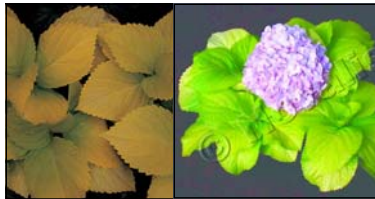

## Heavenly Hydrangeas

The following are the hydrangea varieties that Knollwood will carry during the 2007 season.

### Big Leaf or Mophead Hydrangeas (*macrophylla*)

Endless Summer

Pia

Light O' Day

Blushing Bride

Lemon Daddy

Big Daddy

Nikko Blue

### "Pee Gee" Hydrangeas (*paniculata*)